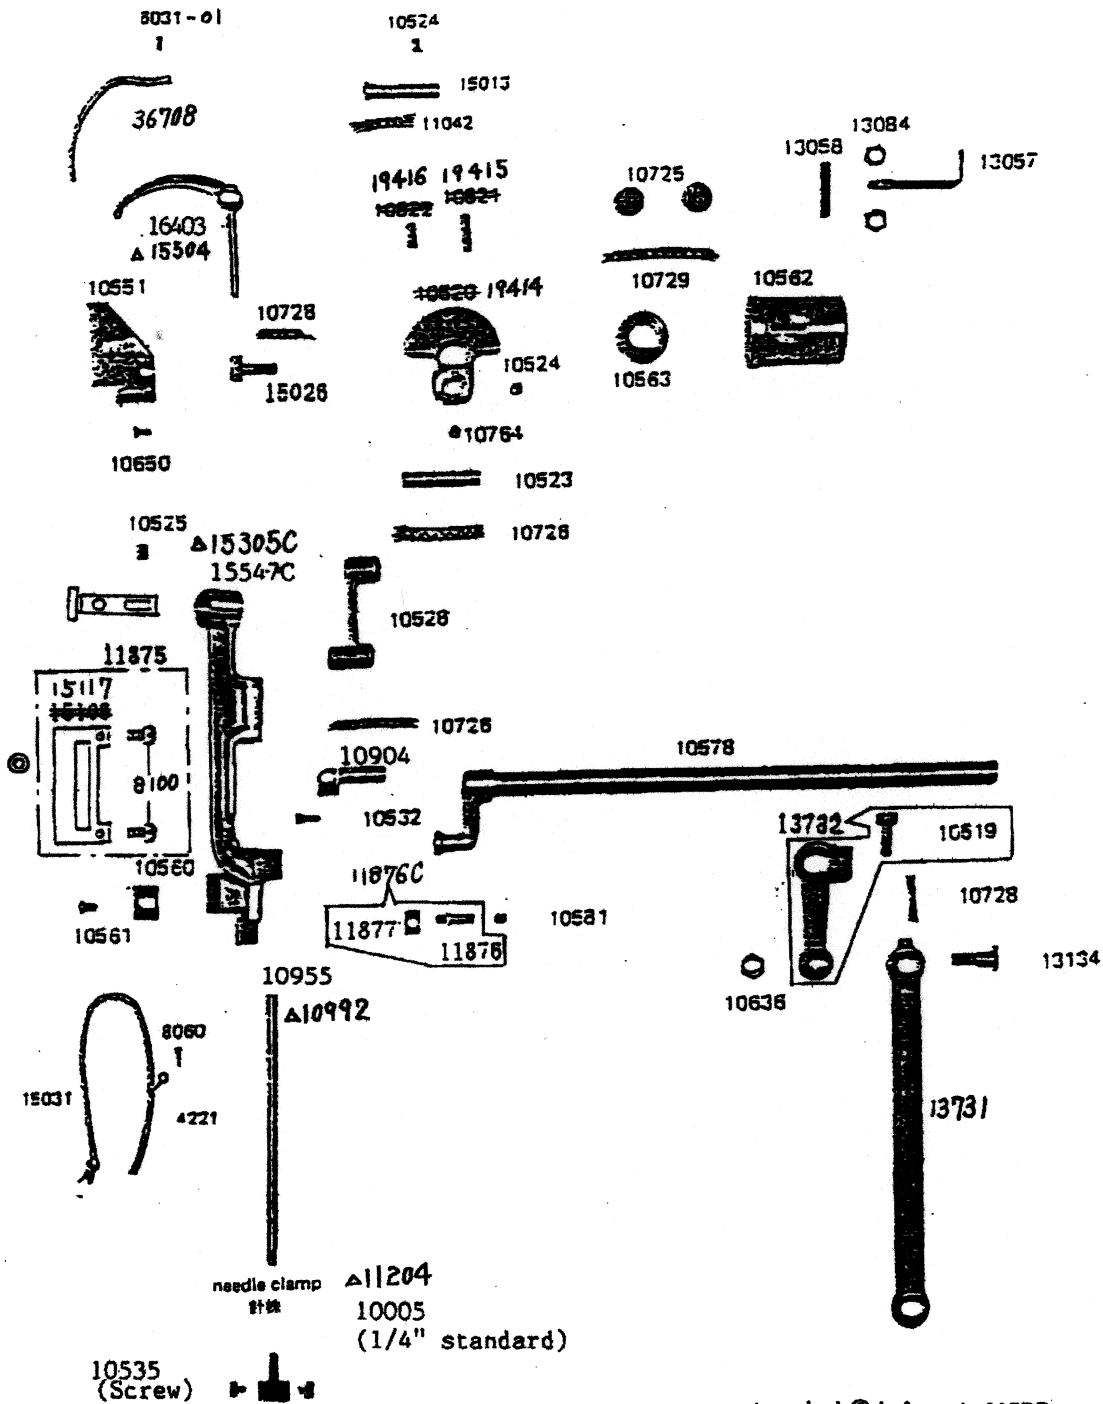

CONSEW

PARTS LIST

FOR

MODEL 387RB

384RB

THREAD TAKE-UP LEVER, NEEDLE BAR MECHANISM
FOR MODEL 387RB ,384RB

From the library of: Diamond Needle Corp

THREAD TAKE-UP LEVER, NEEDLE BAR MECHANISM

FOR MODEL 387RB ,384RB

T 10712

15035

15039

15038

15039

15037

for $\frac{1}{4}$ (6.4mm)

13023

13023

THREAD GUIDE, THREAD TENSION, FEED DRIVING ROCK SHAFT
FOR MODEL 387RB ,384RB

PRESSER BAR, LIFTING ROCK SHAFT, INNER PRESSER FOOT

FOR MODEL 387RB ,384RB

LOWER SHAFT, HOOK
FOR MODEL 387RB ,384RB

REVERSE STITCHING MECHANISM
FOR MODEL 387RB ,384RB

11969

50285

8125

11193

13094

8124

13096

PARTS
FOR MODEL 387RB