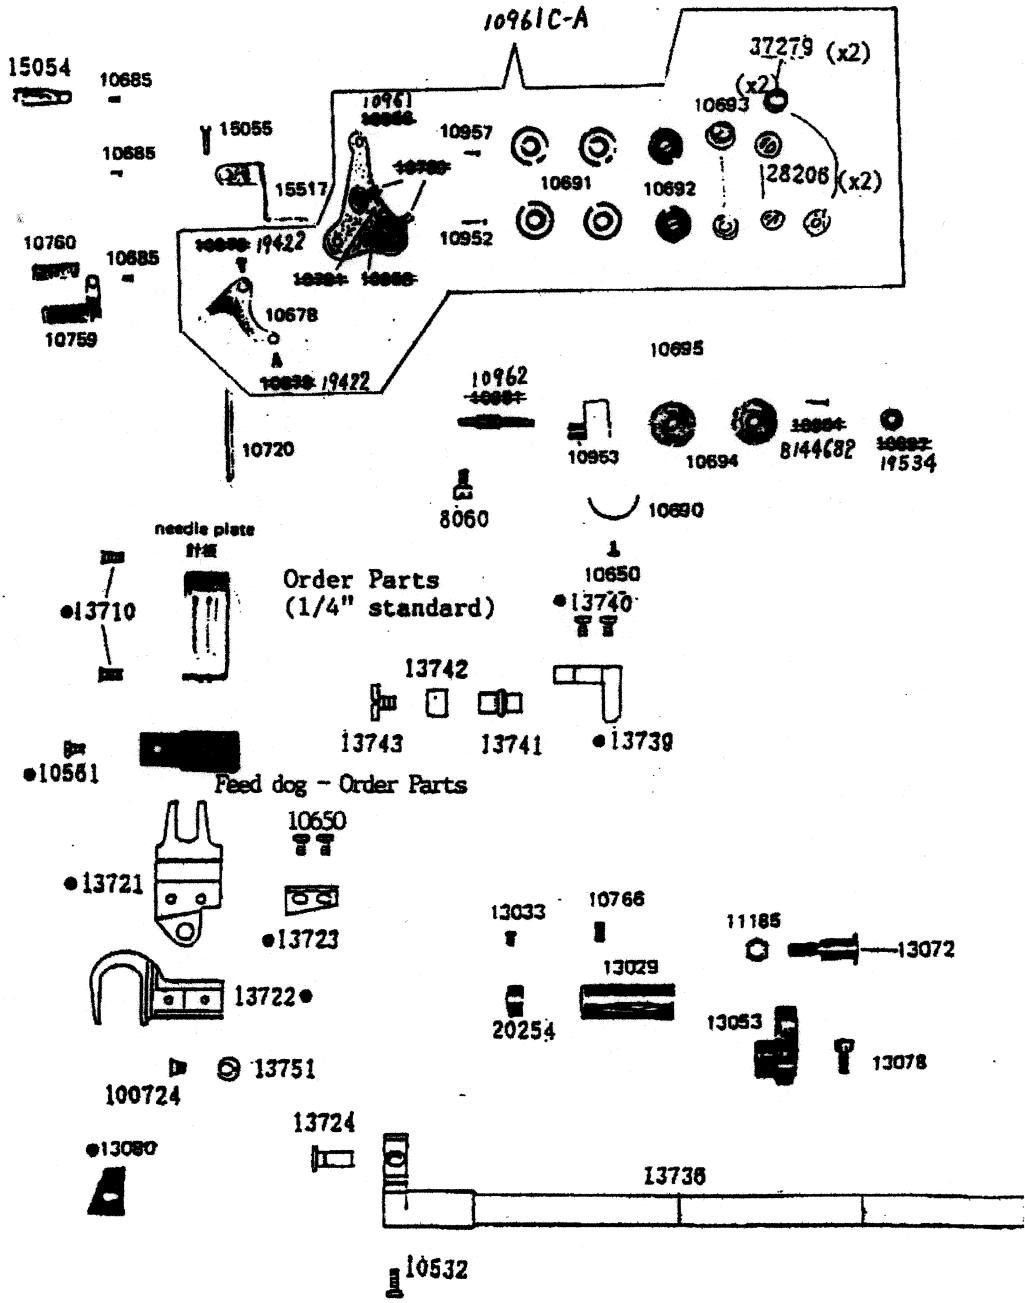

THREAD GUIDE, THREAD TENSION, FEED DRIVING ROCK SHAFT
FOR MODEL 387RB ,384RB