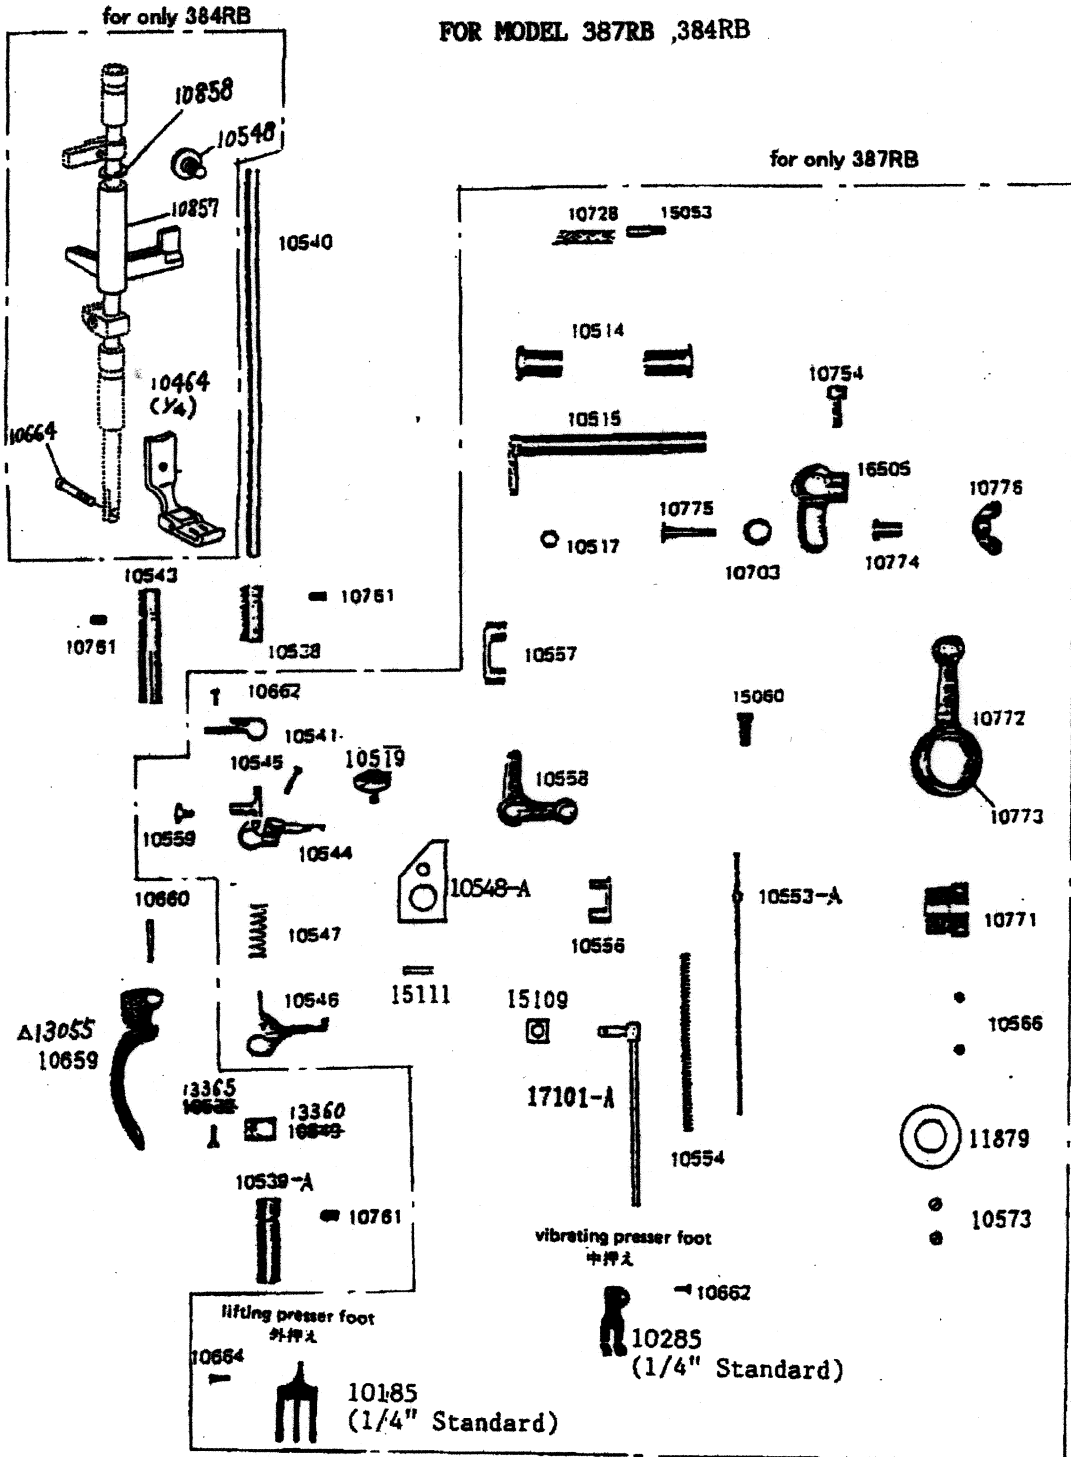

13023

13023

THREAD GUIDE, THREAD TENSION, FEED DRIVING ROCK SHAFT
FOR MODEL 387RB ,384RB

PRESSER BAR, LIFTING ROCK SHAFT, INNER PRESSER FOOT

FOR MODEL 387RB ,384RB

LOWER SHAFT, HOOK
FOR MODEL 387RB ,384RB

REVERSE STITCHING MECHANISM
FOR MODEL 387RB ,384RB

11969

50285

8125

11193

13094

8124

13096

PARTS
FOR MODEL 387RB