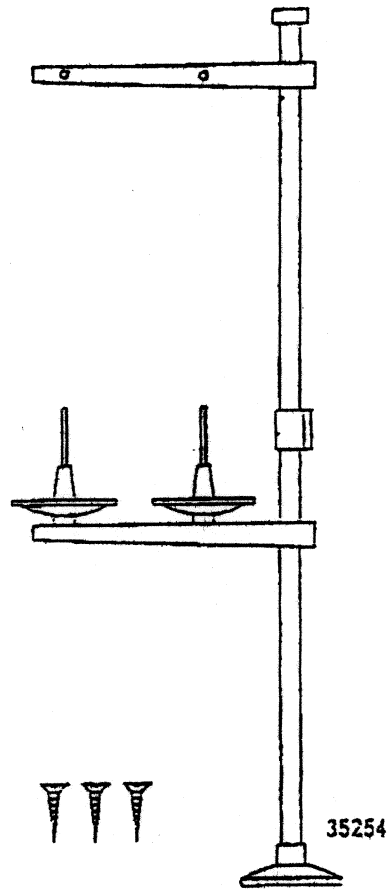

ACCESSORIES

FOR MODEL 387RB ,384RB