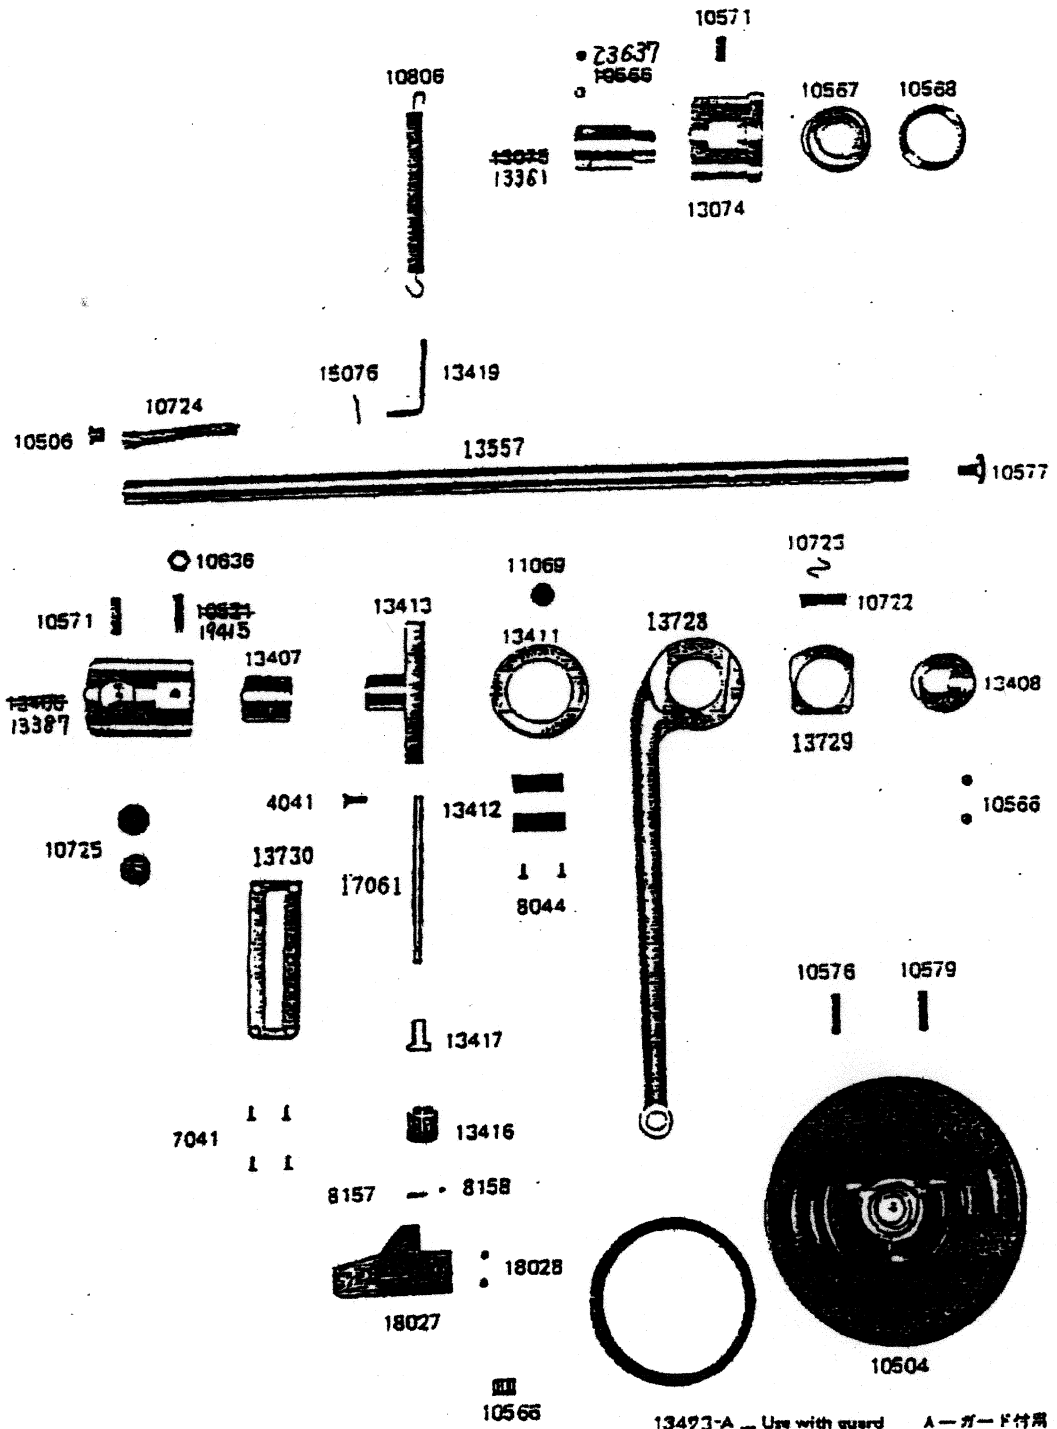

13023

13023

THREAD GUIDE, THREAD TENSION, FEED DRIVING ROCK SHAFT
FOR MODEL 387RB ,384RB

PRESSER BAR, LIFTING ROCK SHAFT, INNER PRESSER FOOT

FOR MODEL 387RB ,384RB

LOWER SHAFT, HOOK
FOR MODEL 387RB ,384RB

REVERSE STITCHING MECHANISM
FOR MODEL 387RB ,384RB

11969

50285

8125

11193

13094

8124

13096

PARTS
FOR MODEL 387RB