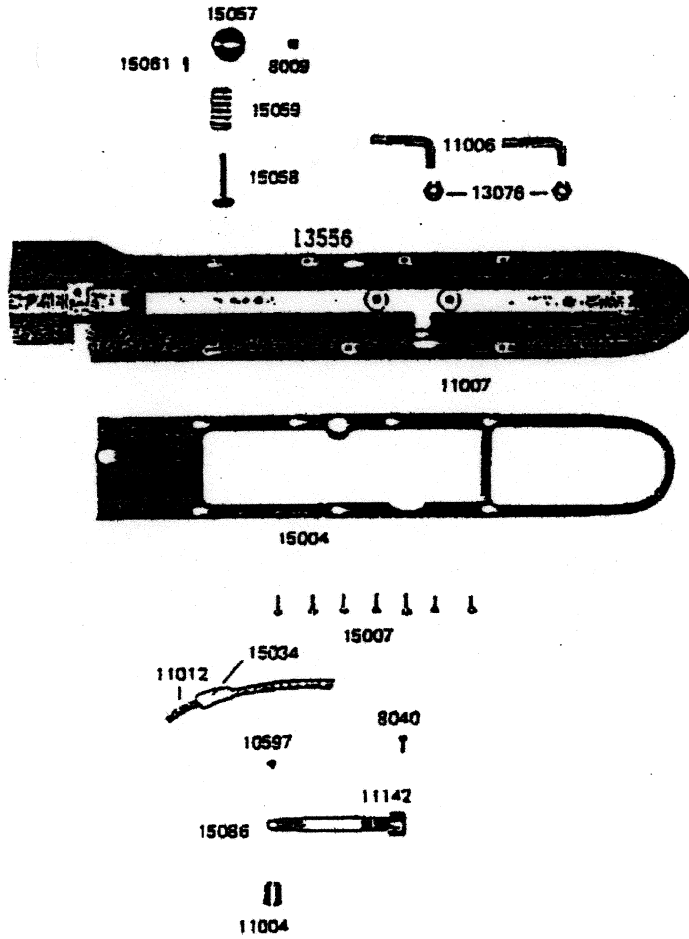

UPPER PLATE, LUBRICATION SYSTEM

FOR MODEL 387RB ,384RB